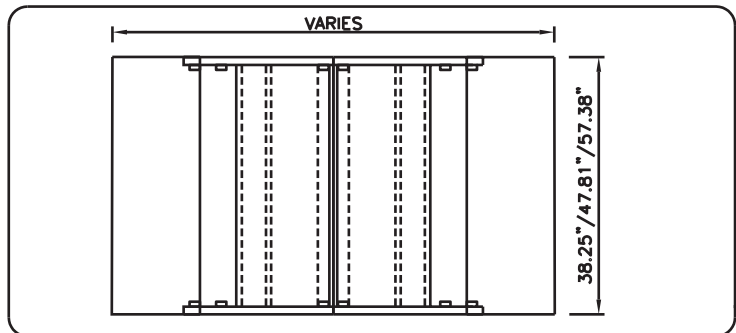

EUROPEAN CURVED GLASS	Standard	Optional
Curved 17"	☐	☐
Curved 24"	☐	☐
Flat any length	☐	☐
UPPER STRUCTURE		
Epoxy Paint -White	☐	
Epoxy Paint -Black	☐	
Epoxy Paint - other colors	☐	
ALUMINUM TRIM		
Chrome Anodized	☐	
Brass Anodized	☐	
Epoxy paint colors	☐	

EUROPEAN CURVED GLASS	Standard	Optional
Curved 17"	☐	☐
Curved 24"	☐	☐
Flat any length	☐	☐
UPPER STRUCTURE		
Epoxy Paint -White	☐	
Epoxy Paint -Black	☐	
Epoxy Paint - other colors	☐	
ALUMINUM TRIM		
Chrome Anodized	☐	
Brass Anodized	☐	
Epoxy paint colors	☐	

MODEL	LENGTH in mm	VOLTAGE/AMPS
□SSGS-38	38.25" 972	115/1/60 - 0.5A
□SSGS-48	47.81" 1214	115/1/60 - 0.5A
□SSGS-57	57.38" 1457	115/1/60 - 0.5A

MODEL	LENGTH in mm	VOLTAGE/AMPS
□SSGD-38	38.25" 972	115/1/60-1.0
□SSGD-48	47.81" 1214	115/1/60-1.0
□SSGD-57	57.38" 1457	115/1/60-1.0