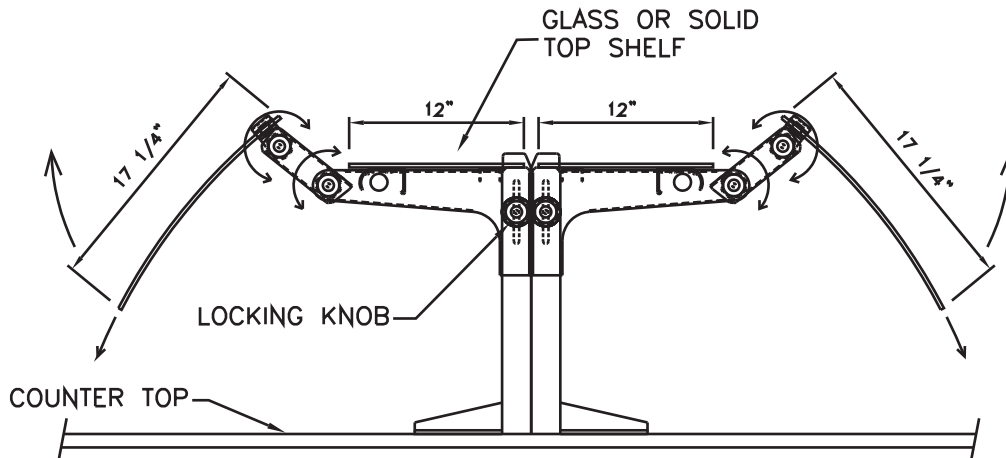

SSGD - SALAD BAR SNEEZE GUARD, DOUBLE