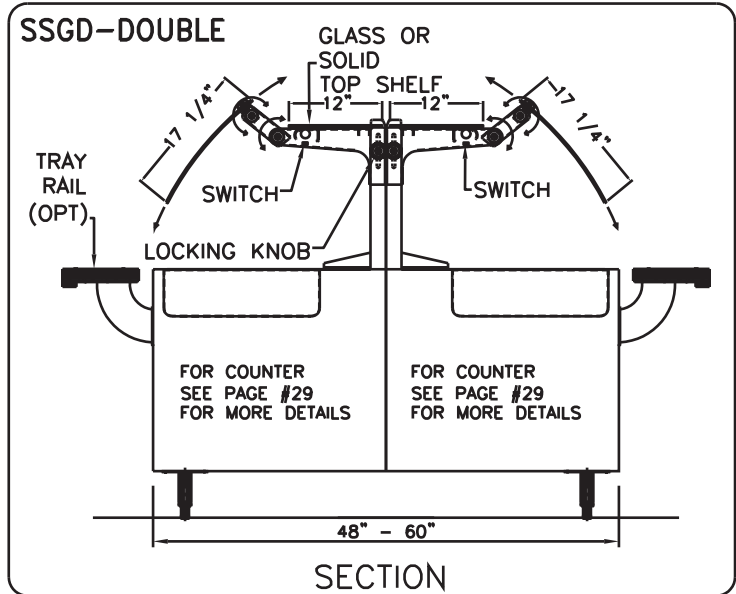

The Diamond Buffet Series

SALAD BAR SNEEZE GUARD

SPECS: Aluminum upper structure, epoxy painted; anodized aluminum trim; .25 tempered glass; lights w/ spectrum sleeves.

SPECS: Aluminum upper structure, epoxy painted; anodized aluminum trim; .25 tempered glass; lights w/ spectrum sleeves.

MODEL	LENGTH in mm	VOLTAGE/AMPS
□SSGS-38	38.25" 972	115/1/60 - 0.5A
□SSGS-48	47.81" 1214	115/1/60 - 0.5A
□SSGS-57	57.38" 1457	115/1/60 - 0.5A

MODEL	LENGTH in mm	VOLTAGE/AMPS
□SSGD-38	38.25" 972	115/1/60-1.0
□SSGD-48	47.81" 1214	115/1/60-1.0
□SSGD-57	57.38" 1457	115/1/60-1.0