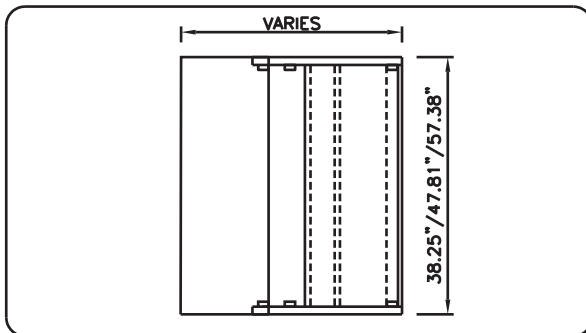

EUROPEAN CURVED GLASS	Standard	Optional
Curved 17"	☐	☐
Curved 24"	☐	☐
Flat any length	☐	☐
UPPER STRUCTURE		
Epoxy Paint -White	☐	
Epoxy Paint -Black	☐	
Epoxy Paint - other colors	☐	
ALUMINUM TRIM		
Chrome Anodized	☐	
Brass Anodized	☐	
Epoxy paint colors	☐	

EUROPEAN CURVED GLASS	Standard	Optional
Curved 17"	☐	☐
Curved 24"	☐	☐
Flat any length	☐	☐
UPPER STRUCTURE		
Epoxy Paint -White	☐	
Epoxy Paint -Black	☐	
Epoxy Paint - other colors	☐	
ALUMINUM TRIM		
Chrome Anodized	☐	
Brass Anodized	☐	
Epoxy paint colors	☐	

MODEL	LENGTH in mm	VOLTAGE/AMPS
□SSGS-38	38.25" 972	115/1/60 - 0.5A
□SSGS-48	47.81" 1214	115/1/60 - 0.5A
□SSGS-57	57.38" 1457	115/1/60 - 0.5A

MODEL	LENGTH in mm	VOLTAGE/AMPS
□SSGD-38	38.25" 972	115/1/60-1.0
□SSGD-48	47.81" 1214	115/1/60-1.0
□SSGD-57	57.38" 1457	115/1/60-1.0