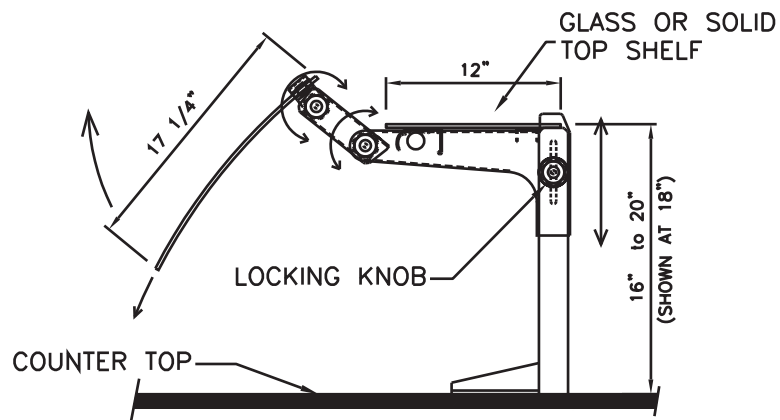

SSGS - SALAD BAR SNEEZE GUARD, SINGLE