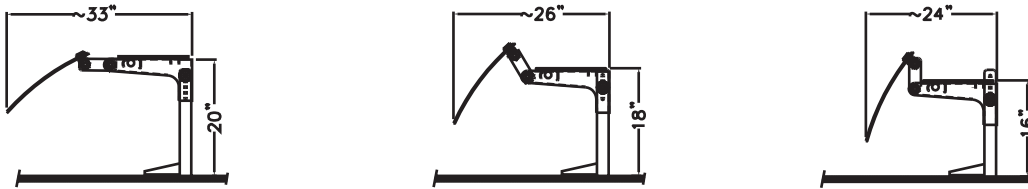

STANDARD SPECIFICATIONS & FINISHES

SOME POSSIBLE CONFIGURATIONS