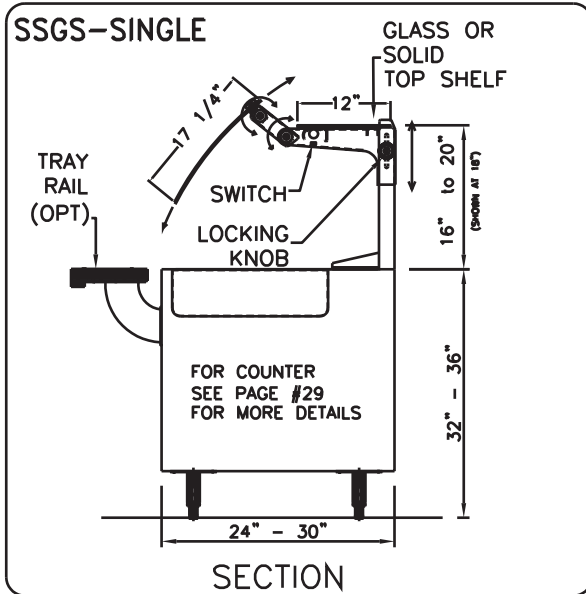

The Diamond Buffet Series

SALAD BAR SNEEZE GUARD

SPECS: Aluminum upper structure, epoxy painted; anodized aluminum trim; .25 tempered glass; lights w/ spectrum sleeves.

SPECS: Aluminum upper structure, epoxy painted; anodized aluminum trim; .25 tempered glass; lights w/ spectrum sleeves.

MODEL	LENGTH in mm	VOLTAGE/AMPS
□SSGS-38	38.25" 972	115/1/60 - 0.5A
□SSGS-48	47.81" 1214	115/1/60 - 0.5A
□SSGS-57	57.38" 1457	115/1/60 - 0.5A

MODEL	LENGTH in mm	VOLTAGE/AMPS
□SSGD-38	38.25" 972	115/1/60-1.0
□SSGD-48	47.81" 1214	115/1/60-1.0
□SSGD-57	57.38" 1457	115/1/60-1.0