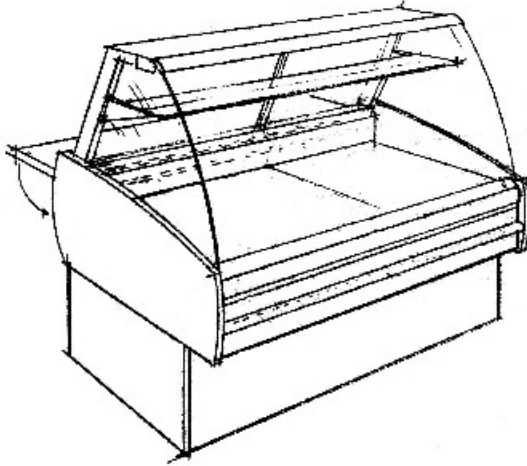

The Ekomax XL Series

RDS-REFRIGERATED DELI W/SHELF

ITEM # _____

*This case can be used as a seafood case by removing the shelf and adding an icepan.

SPECS: Aluminum frame and strut, epoxy painted; leveling legs; anodized aluminum trim; .25 tempered shelf, end and front curved glass; tilt-out front glass STD.; lights w/ spectrum sleeves; 3/4" plywood finish millwork; self-contained (R134a) w/ hot gas evaporator or remote. Refrigerated cases are fitted with a defogging system that will keep the front glass clear of moisture in a controlled environment not exceeding 75°F and 55% relative humidity.