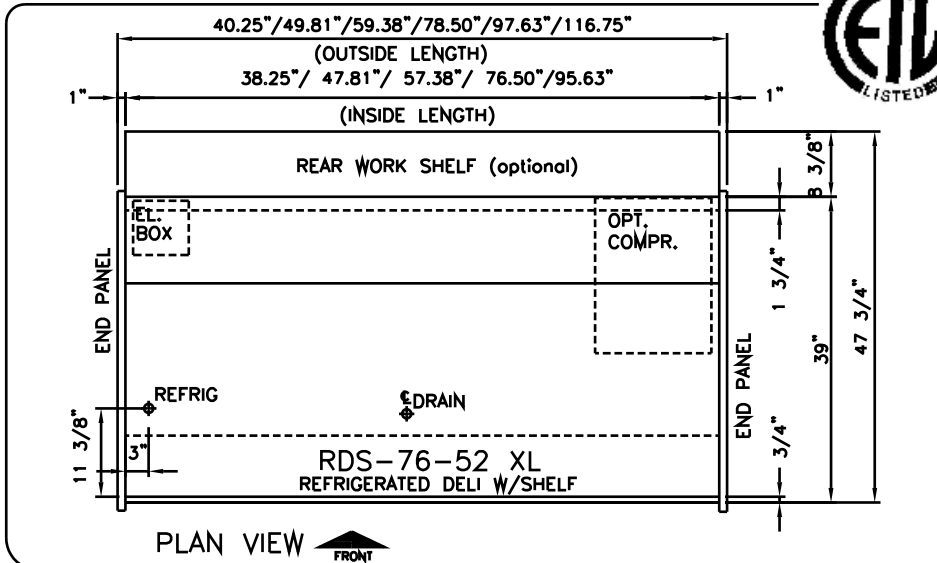

EUROPEAN CURVED GLASS	Standard	Optional
Tilt-Out Front Glass	☐	
Lift-Up Front Glass	☐	
Non-Glare Glass	☐	
INTERIOR/UPPER STRUCTURE		
Epoxy Paint - White	☐	
Epoxy Paint - Black	☐	
Epoxy Paint - other colors	☐	
Stainless Steel (int. only)	☐	
ALUMINUM TRIM		
Chrome Anodized	☐	
Brass Anodized	☐	
Epoxy paint colors	☐	
SHELVES		
1/4" Tempered Glass	☐	
Brass/Chrome Wire	☐	
Additional Light	☐	
END/DIVIDER GLASS		
1/4" Tempered	☐	
1/4" Temp.-Mirror Film	☐	
SLIDING DOORS		
Clear Plexi	☐	
Plexi w/ Mirror Film	☐	
END PANELS/DECOR BD/KICKBD		
Pl.Laminate on Plywood	☐	
Maple, Cherry, Oak Veneer	☐	
Stainless Steel	☐	
FOLD-DOWN REAR WORK SHELF		
Wilsonart Fr. White	☐	
Saniboard	☐	
Stainless Steel	☐	
EQUIPMENT		
Defogging System	☒	
Fumidifier	☐	
Seafood Icepans	☐	

MODEL	LENGTH in mm	VOLTAGE	AMPS REMOTE ☐	AMPS SELF-CONT. ☐
☐ RDS-38-52 XL	38.25" 972	115V/1/60	3.1	13.1
☐ RDS-48-52 XL	47.81" 1214	115V/1/60	3.1	15.1
☐ RDS-57-52 XL	57.38" 1457	115V/1/60	3.3	15.3
☐ RDS-76-52 XL	76.50" 1943	115V/1/60 230V/1/60	6.2	6.7 8.7
☐ RDS-96-52 XL	95.63" 2429	115V/1/60 230V/1/60	6.2	6.7 8.7
☐ RDS-115-52XL	114.75" 2915	115V/1/60 230V/1/60	6.2	6.7 8.7