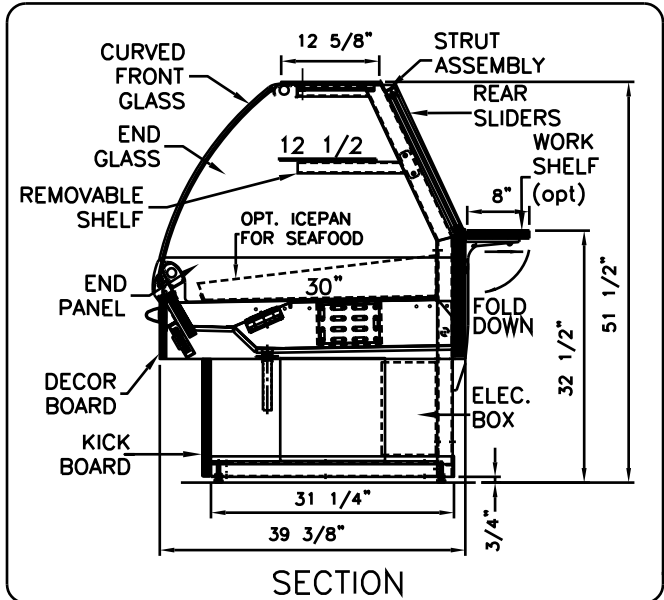

The Ekomax XL Series

RDS-REFRIGERATED DELI W/SHELF

ITEM # _____

*This case can be used as a seafood case by removing the shelf and adding an icepan.

SPECS: Aluminum frame and strut, epoxy painted; leveling legs; anodized aluminum trim; .25 tempered shelf, end and front curved glass; tilt-out front glass STD.; lights w/ spectrum sleeves; 3/4" plywood finish millwork; self-contained (R134a) w/ hot gas evaporator or remote. Refrigerated cases are fitted with a defogging system that will keep the front glass clear of moisture in a controlled environment not exceeding 75°F and 55% relative humidity.

MODEL	LENGTH in mm	VOLTAGE	AMPS REMOTE <input type="checkbox"/>	AMPS SELF-CONT. <input type="checkbox"/>
<input type="checkbox"/> RDS-38-52 XL	38.25" 972	115V/1/60	3.1	13.1
<input type="checkbox"/> RDS-48-52 XL	47.81" 1214	115V/1/60	3.1	15.1
<input type="checkbox"/> RDS-57-52 XL	57.38" 1457	115V/1/60	3.3	15.3
<input type="checkbox"/> RDS-76-52 XL	76.50" 1943	115V/1/60 230V/1/60	6.2	6.7 8.7
<input type="checkbox"/> RDS-96-52 XL	95.63" 2429	115V/1/60 230V/1/60	6.2	6.7 8.7
<input type="checkbox"/> RDS-115-52XL	114.75" 2915	115V/1/60 230V/1/60	6.2	6.7 8.7