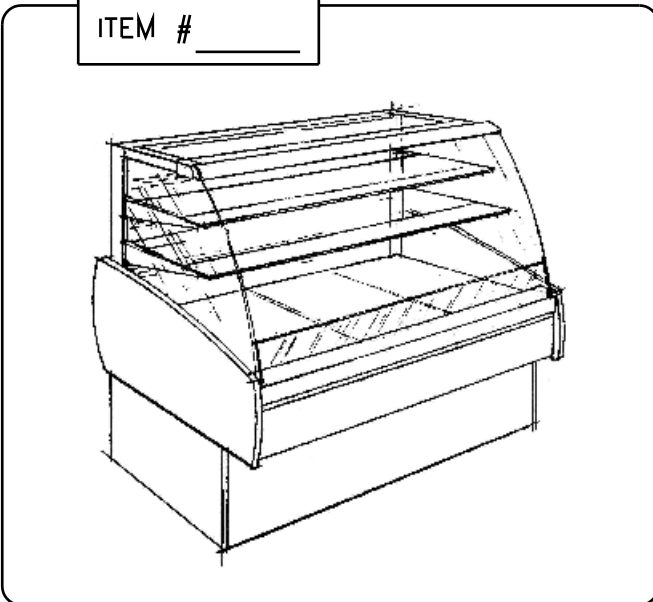

The Ekomax XL Series

RSS-REFRIGERATED SELF SERVICE

ITEM # _____

SPECS: Aluminum frame and strut, epoxy painted; leveling legs; anodized aluminum trim; .25 tempered shelves, end and front glass; tilt-out front glass, STD.; lights w/ spectrum sleeves; 3/4" plywood finish millwork; self-contained (R134a) w/ electric evaporator or remote. (Electric evap. pan to be wired at 12.5 amps.) Refrigerated cases are engineered to operate in a controlled environment not exceeding 75°F and 55% relative humidity.
ETL sanitation listed to NSF 7.