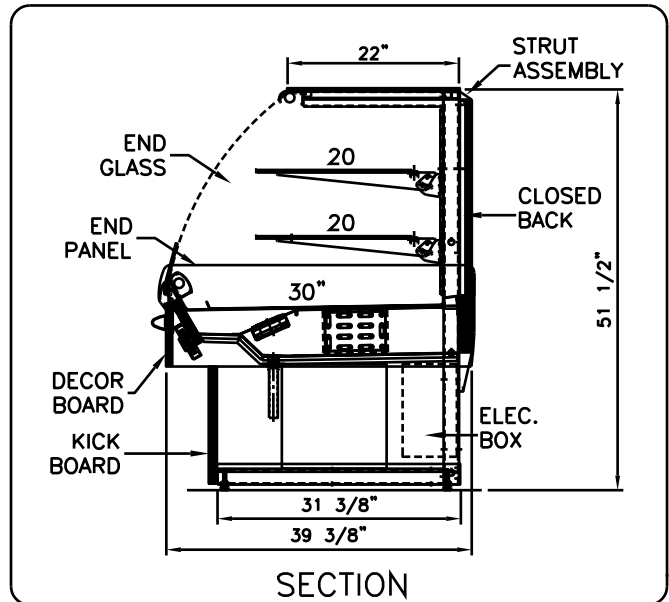

The Ekomax XL Series

RSS-REFRIGERATED SELF SERVICE

ITEM # _____

SPECS: Aluminum frame and strut, epoxy painted; leveling legs; anodized aluminum trim; .25 tempered shelves, end and front glass; tilt-out front glass, STD.; lights w/ spectrum sleeves; 3/4" plywood finish millwork; self-contained (R134a) w/ electric evaporator or remote. (Electric evap. pan to be wired at 12.5 amps.) Refrigerated cases are engineered to operate in a controlled environment not exceeding 75°F and 55% relative humidity.
ETL sanitation listed to NSF 7.

MODEL	LENGTH in mm	VOLTAGE	AMPS REMOTE <input type="checkbox"/>	AMPS SELF-CONT. <input type="checkbox"/>
<input type="checkbox"/> RSS-38-52 XL	38.25" 972	115V/1/60	3.1	15.1
<input type="checkbox"/> RSS-48-52 XL	47.81" 1214	115V/1/60 230V/1/60	3.1	3.6 8.7
<input type="checkbox"/> RSS-57-52 XL	57.38" 1457	115V/1/60 230V/1/60	3.3	3.8 8.7
<input type="checkbox"/> RSS-76-52 XL	76.50" 1943	115V/1/60 230V/1/60	6.2	6.7 9.6
<input type="checkbox"/> RSS-96-52 XL	95.63" 2429	115V/1/60 230V/1/60	6.2	6.7 9.6
<input type="checkbox"/> RSS-115-52XL	114.75" 2915	115V/1/60	6.6	N/A

IMPORTANT:
ELECTRIC EVAP. PAN REQUIRES
115/1/60 15 AMP CIRCUIT.