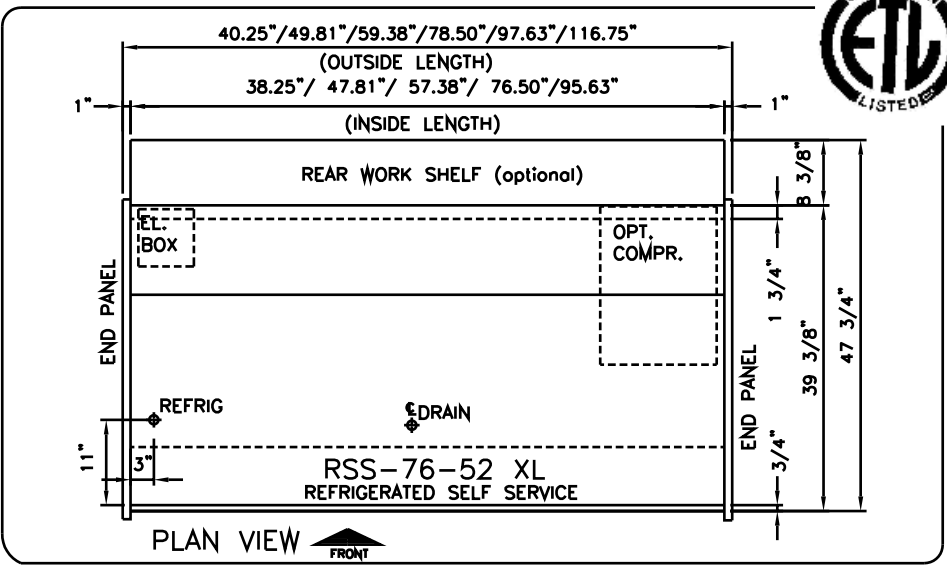

The Ekomax XL Series

RSS-REFRIGERATED SELF SERVICE

ITEM # _____

SPECS: Aluminum frame and strut, epoxy painted; leveling legs; anodized aluminum trim; .25 tempered shelves, end and front glass; tilt-out front glass, STD.; lights w/ spectrum sleeves; 3/4" plywood finish millwork; self-contained (R134a) w/ electric evaporator or remote. (Electric evap. pan to be wired at 12.5 amps.) Refrigerated cases are engineered to operate in a controlled environment not exceeding 75°F and 55% relative humidity.
ETL sanitation listed to NSF 7.

MODEL	LENGTH in mm	VOLTAGE	AMPS REMOTE <input type="checkbox"/>	AMPS SELF-CONT. <input type="checkbox"/>
<input type="checkbox"/> RSS-38-52 XL	38.25" 972	115V/1/60	3.1	15.1
<input type="checkbox"/> RSS-48-52 XL	47.81" 1214	115V/1/60 230V/1/60	3.1	3.6 8.7
<input type="checkbox"/> RSS-57-52 XL	57.38" 1457	115V/1/60 230V/1/60	3.3	3.8 8.7
<input type="checkbox"/> RSS-76-52 XL	76.50" 1943	115V/1/60 230V/1/60	6.2	6.7 9.6
<input type="checkbox"/> RSS-96-52 XL	95.63" 2429	115V/1/60 230V/1/60	6.2	6.7 9.6
<input type="checkbox"/> RSS-115-52XL	114.75" 2915	115V/1/60	6.6	N/A