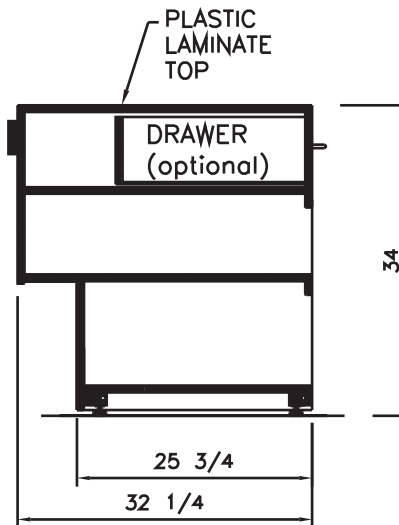

The New Omega Series

CASH COUNTER DETAILS

SECTION

Available lengths

38 1/4"	CEX-38
47 13/16"	CEX-48
57 3/8"	CEX-57
76 1/2"	CEX-76

Other lengths available
upon request

SEE OPTION LIST, PAGE 9, UNDER CASH COUNTER