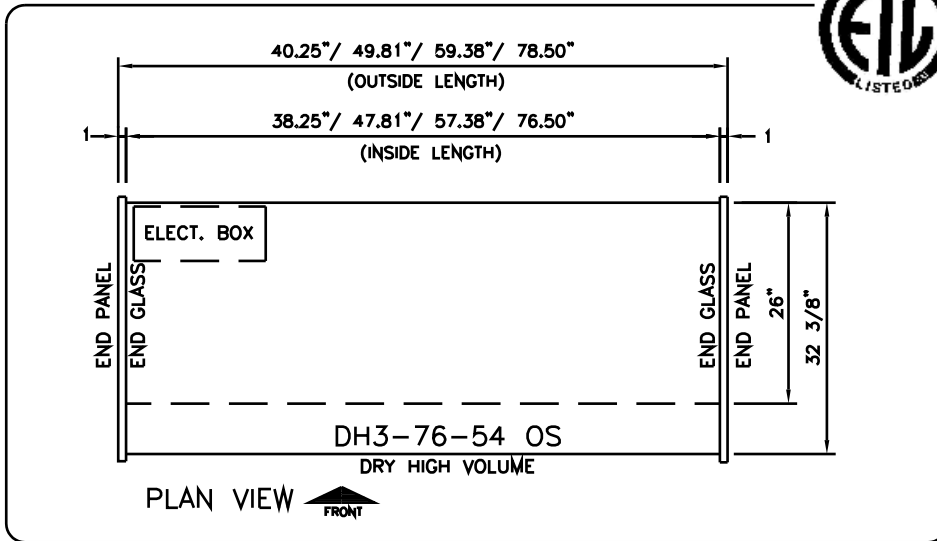

The New Omega Series

DH3-DRY HIGH VOLUME, 54"

SPECS: Aluminum support frame; leveling legs; anodized alum. trim;
 .25 tempered shelves & front curved glass; tilt-out front glass std.;
 lights w/ spectrum sleeves, 1" ply finished millwork;
 ETL sanitation listed to NSF standard 2

MODEL	LENGTH in mm	VOLTAGE	AMPS SELF-CONT. <input type="checkbox"/>	AMPS REMOTE <input type="checkbox"/>
DH3-38-54 OS	38.25" 972	1 • 115V/1/60	-	1.0
DH3-48-54 OS	47.81" 1214	1 • 115V/1/60	-	1.0
DH3-57-54 OS	57.38" 1457	1 • 115V/1/60	-	1.2
DH3-76-54 OS	76.50" 1943	1 • 115V/1/60	-	2.5