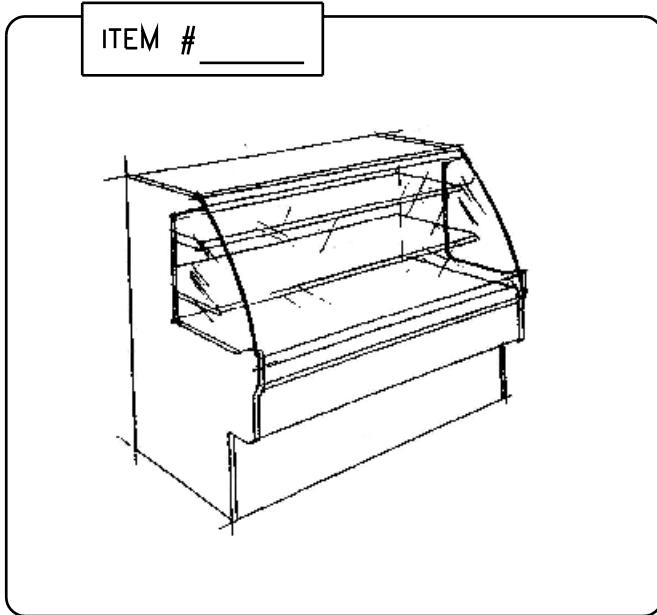

The New Omega Series

DH3-DRY HIGH VOLUME, 54"

SPECS: Aluminum support frame; leveling legs; anodized alum. trim;
 .25 tempered shelves & front curved glass; tilt-out front glass std.;
 lights w/ spectrum sleeves, 1" ply finished millwork;
 ETL sanitation listed to NSF standard 2