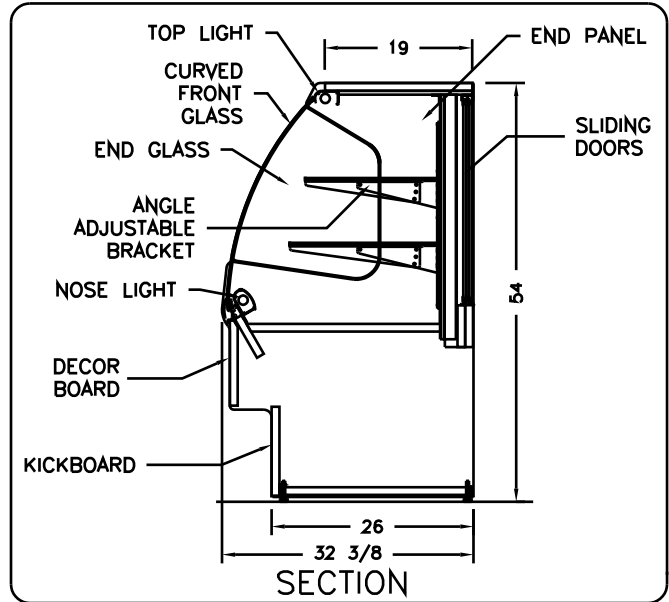

The New Omega Series

DH3-DRY HIGH VOLUME, 54"

SPECS: Aluminum support frame; leveling legs; anodized alum. trim;
 .25 tempered shelves & front curved glass; tilt-out front glass std.;
 lights w/ spectrum sleeves, 1" ply finished millwork;
 ETL sanitation listed to NSF standard 2

MODEL	LENGTH in mm	VOLTAGE	AMPS SELF-CONT. <input type="checkbox"/>	AMPS REMOTE <input type="checkbox"/>
DH3-38-54 OS	38.25" 972	1 • 115V/1/60	-	1.0
DH3-48-54 OS	47.81" 1214	1 • 115V/1/60	-	1.0
DH3-57-54 OS	57.38" 1457	1 • 115V/1/60	-	1.2
DH3-76-54 OS	76.50" 1943	1 • 115V/1/60	-	2.5