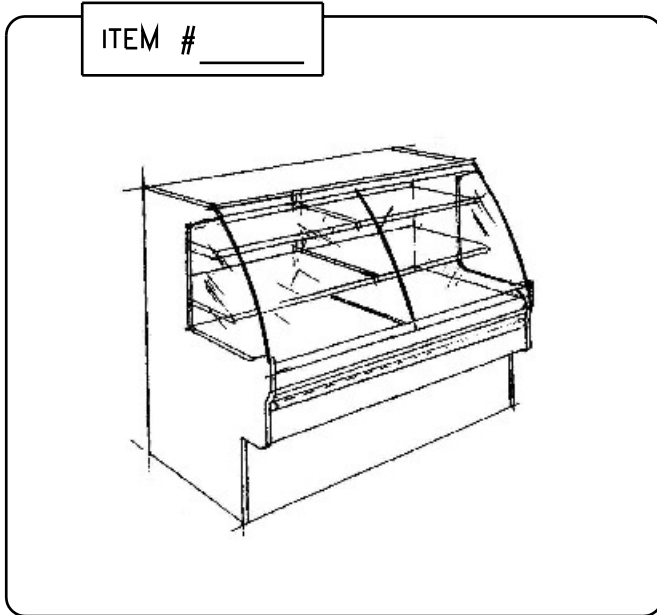

The New Omega Series

DTRD-DUAL TEMPERATURE, 54"

SPECS: Aluminum support frame; leveling legs; Series 300 st. steel ref. comp.; Epoxy painted interior; anodized alum. trim; .25 tempered shelves & front curved glass; tilt-out front glass std.; lights w/ spectrum sleeves, 1" ply finished millwork; self-contained (R134a) w/ hot gas evaporator or remote; ETL sanitation listed to NSF standard 7 Refrigerated cases are fitted with a defogging system that will keep the front glass clear of moisture in a controlled environment not exceeding 75°F and 55% relative humidity