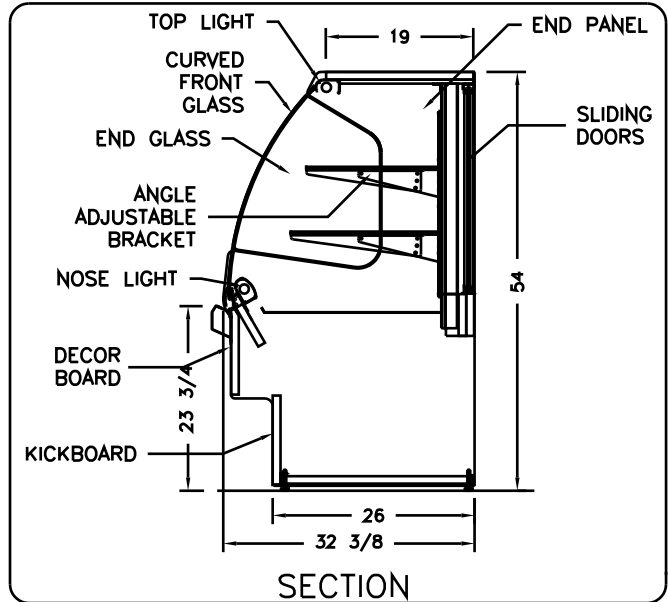

The New Omega Series

DTRD-DUAL TEMPERATURE, 54"

SPECS: Aluminum support frame; leveling legs; Series 300 st. steel ref. comp.; Epoxy painted interior; anodized alum. trim; .25 tempered shelves & front curved glass; tilt-out front glass std.; lights w/ spectrum sleeves, 1" ply finished millwork; self-contained (R134a) w/ hot gas evaporator or remote; ETL sanitation listed to NSF standard 7 Refrigerated cases are fitted with a defogging system that will keep the front glass clear of moisture in a controlled environment not exceeding 75°F and 55% relative humidity