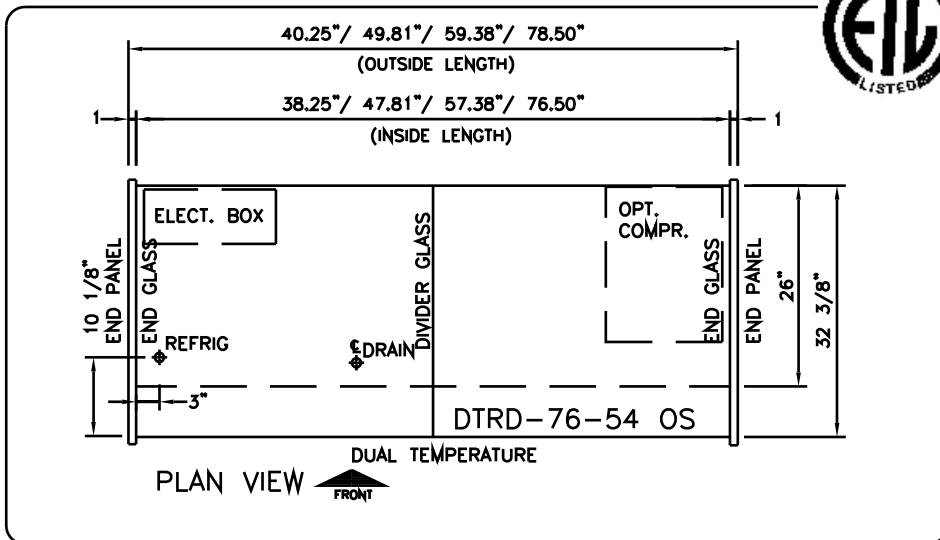

The New Omega Series

DTRD-DUAL TEMPERATURE, 54"

SPECS: Aluminum support frame; leveling legs; Series 300 st. steel ref. comp.; Epoxy painted interior; anodized alum. trim; .25 tempered shelves & front curved glass; tilt-out front glass std.; lights w/ spectrum sleeves, 1" ply finished millwork; self-contained (R134a) w/ hot gas evaporator or remote; ETL sanitation listed to NSF standard 7 Refrigerated cases are fitted with a defogging system that will keep the front glass clear of moisture in a controlled environment not exceeding 75°F and 55% relative humidity

MODEL	LENGTH in mm	VOLTAGE	AMPS SELF-CONT. <input type="checkbox"/>	AMPS REMOTE <input type="checkbox"/>
DTRD-48-54 OS	47.81" 1214	1 ● 115V/1/60	9.5	3.5
DTRD-57-54 OS	57.38" 1457	1 ● 115V/1/60	11.5	4.0
DTRD-76-54 OS	76.50" 1943	1 ● 115V/1/60	12.0	4.3