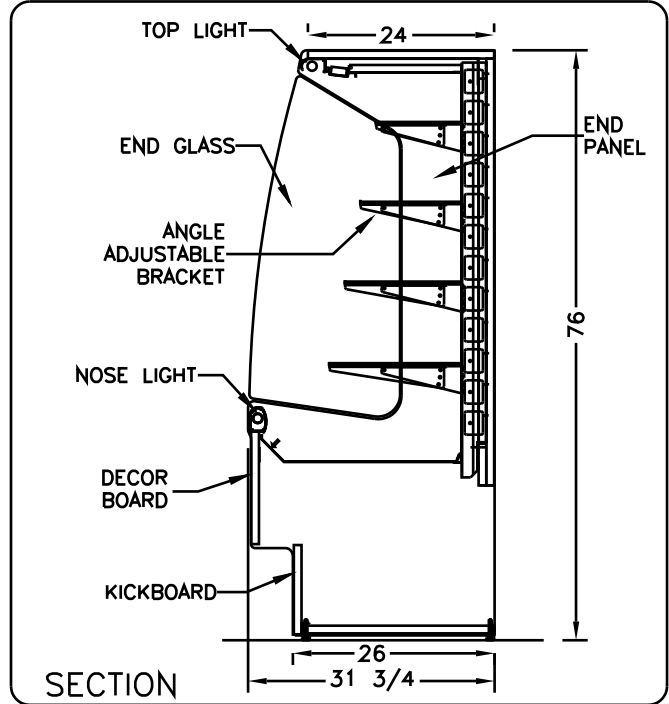

The New Omega Series

RSS-REFRIGERATED SELF SERVE, 76"

SPECS: Aluminum support frame; leveling legs; series 300 st. steel ref. comp.; Epoxy painted interior; anodized alum. trim; .25 tempered glass shelves; lights w/ spectrum sleeves, 1" ply. finished millwork; self-contained (R134a) w/ electric evaporator pan or remote; ETL sanitation listed to NSF standard 7
 Controlled environment not exceeding 75°F 55% relative humidity

MODEL	LENGTH in mm	VOLTAGE	AMPS SELF-CONT. <input type="checkbox"/>	AMPS REMOTE <input type="checkbox"/>
RSS-38-76 OS	38.25" 972	1 ● 115V/1/60 1 ● 115V/1/60	15.1 7.5	3.1
RSS-48-76 OS	47.81" 1214	1 ● 115V/1/60 1 ● 230V/1/60	13.5 8.7	3.1
RSS-57-76 OS	57.38" 1457	1 ● 115V/1/60 1 ● 230V/1/60	13.5 8.7	3.3
RSS-76-76 OS	76.50" 1943	1 ● 115V/1/60 1 ● 230V/1/60	19.5 9.6	6.2
RSS-96-76 OS	95.63" 2429	1 ● 115V/1/60 1 ● 230V/1/60	19.5 9.6	6.2