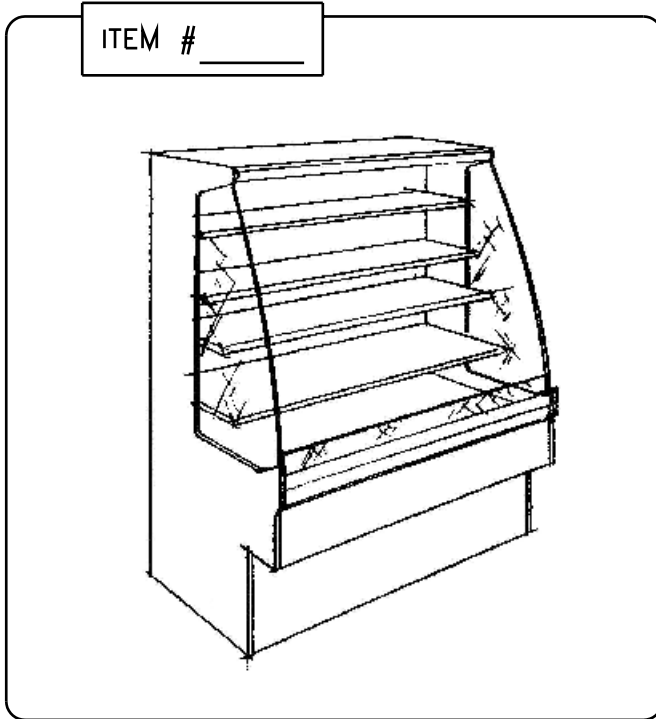

The New Omega Series

RSS-REFRIGERATED SELF SERVE, 76"

SPECS: Aluminum support frame; leveling legs; series 300 st. steel ref. comp.; Epoxy painted interior; anodized alum. trim; .25 tempered glass shelves; lights w/ spectrum sleeves, 1" ply. finished millwork; self-contained (R134a) w/ electric evaporator pan or remote; ETL sanitation listed to NSF standard 7
 Controlled environment not exceeding 75°F 55% relative humidity

- | INTERIOR FINISHES | Standard | Optional |
|-----------------------------------|--------------------------|--------------------------|
| Point Black | <input type="checkbox"/> | <input type="checkbox"/> |
| Point White | <input type="checkbox"/> | <input type="checkbox"/> |
| Mirrored St. Steel | <input type="checkbox"/> | <input type="checkbox"/> |
| ALUMINUM TRIM | | |
| Chrome Anodized | <input type="checkbox"/> | <input type="checkbox"/> |
| Brass Anodized | <input type="checkbox"/> | <input type="checkbox"/> |
| SHELVES | | |
| 1/4" Tempered Glass | <input type="checkbox"/> | <input type="checkbox"/> |
| Black Wire | <input type="checkbox"/> | <input type="checkbox"/> |
| Stainless Steel | <input type="checkbox"/> | <input type="checkbox"/> |
| Additional Light | <input type="checkbox"/> | <input type="checkbox"/> |
| END/ DIVIDER GLASS | | |
| 1/4" Temp. Glass | <input type="checkbox"/> | <input type="checkbox"/> |
| 1/4" Temp. Glass W/Mirror | <input type="checkbox"/> | <input type="checkbox"/> |
| END PANELS/DECOR BD/KICKBD | | |
| Pl.Laminate on Plywood | <input type="checkbox"/> | <input type="checkbox"/> |
| EQUIPMENT | | |
| Rear Loading Doors | <input type="checkbox"/> | <input type="checkbox"/> |
| Energy Saving Cover | <input type="checkbox"/> | <input type="checkbox"/> |
| Security Cover | <input type="checkbox"/> | <input type="checkbox"/> |