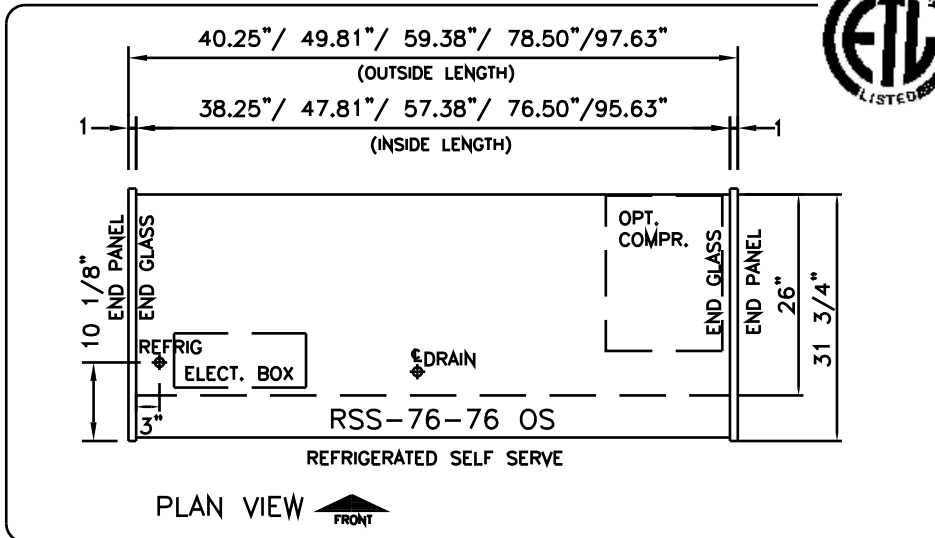

The New Omega Series

RSS-REFRIGERATED SELF SERVE, 76"

SPECS: Aluminum support frame; leveling legs; series 300 st. steel ref. comp.; Epoxy painted interior; anodized alum. trim; .25 tempered glass shelves; lights w/ spectrum sleeves, 1" ply. finished millwork; self-contained (R134a) w/ electric evaporator pan or remote; ETL sanitation listed to NSF standard 7
 Controlled environment not exceeding 75°F 55% relative humidity

MODEL	LENGTH in mm	VOLTAGE	AMPS SELF-CONT. <input type="checkbox"/>	AMPS REMOTE <input type="checkbox"/>
RSS-38-76 OS	38.25" 972	1 ● 115V/1/60 1 ● 115V/1/60	15.1 7.5	3.1
RSS-48-76 OS	47.81" 1214	1 ● 115V/1/60 1 ● 230V/1/60	13.5 8.7	3.1
RSS-57-76 OS	57.38" 1457	1 ● 115V/1/60 1 ● 230V/1/60	13.5 8.7	3.3
RSS-76-76 OS	76.50" 1943	1 ● 115V/1/60 1 ● 230V/1/60	19.5 9.6	6.2
RSS-96-76 OS	95.63" 2429	1 ● 115V/1/60 1 ● 230V/1/60	19.5 9.6	6.2