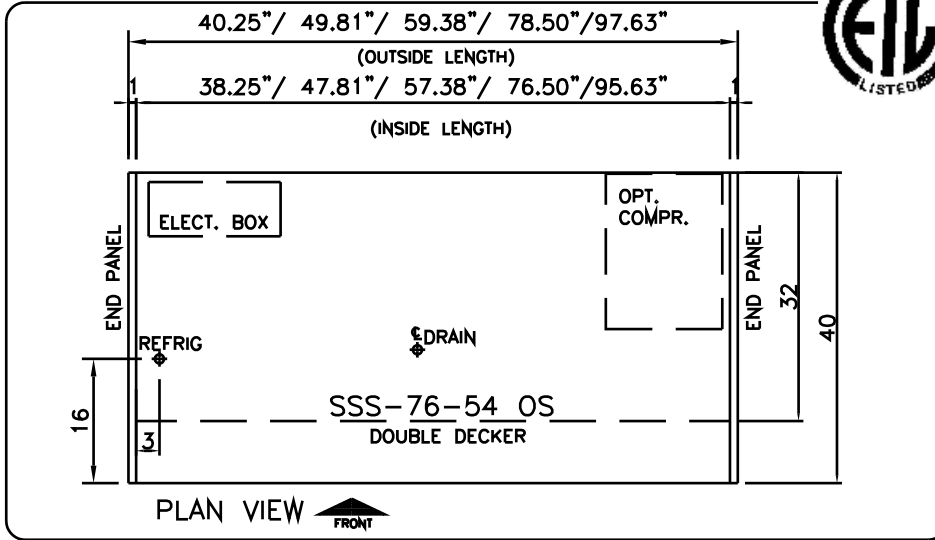

The New Omega Series

SSS-THE DOUBLE DECKER 54"

SPECS: Aluminum support frame; leveling legs; Series 300 st. steel ref. comp.; Epoxy painted interior; anodized alum. trim; .25 tempered shelves & front curved glass; tilt-out front glass std.; lights w/ spectrum sleeves, 1" ply finished millwork; self-contained (R134a) w/ electric evaporator pan or remote; ETL sanitation listed to NSF standard 7 Case designed to operate in a controlled environment not exceeding 75°F and 55% relative humidity

MODEL	LENGTH in mm	VOLTAGE	AMPS SELF-CONT. <input type="checkbox"/>	AMPS REMOTE <input type="checkbox"/>
SSS-38-54 OS	38.25" 972	1 ● 115V/1/60	15.1	3.1
		1 ● 115V/1/60	7.5	
SSS-48-54 OS	47.81" 1214	1 ● 115V/1/60	15.1	3.1
		1 ● 115V/1/60	7.5	
SSS-57-54 OS	57.38" 1457	1 ● 115V/1/60	16.0	3.3
		1 ● 230V/1/60	8.7	
SSS-76-54 OS	76.50" 1943	1 ● 115V/1/60	16.0	6.2
		1 ● 230V/1/60	9.6	