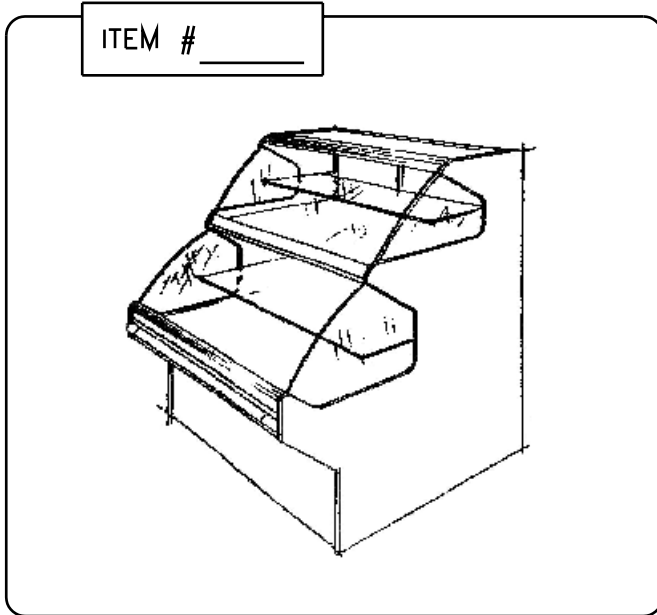

The New Omega Series

SSS-THE DOUBLE DECKER 54"

SPECS: Aluminum support frame; leveling legs; Series 300 st. steel ref. comp.; Epoxy painted interior; anodized alum. trim; .25 tempered shelves & front curved glass; tilt-out front glass std.; lights w/ spectrum sleeves, 1" ply finished millwork; self-contained (R134a) w/ electric evaporator pan or remote; ETL sanitation listed to NSF standard 7 Case designed to operate in a controlled environment not exceeding 75°F and 55% relative humidity