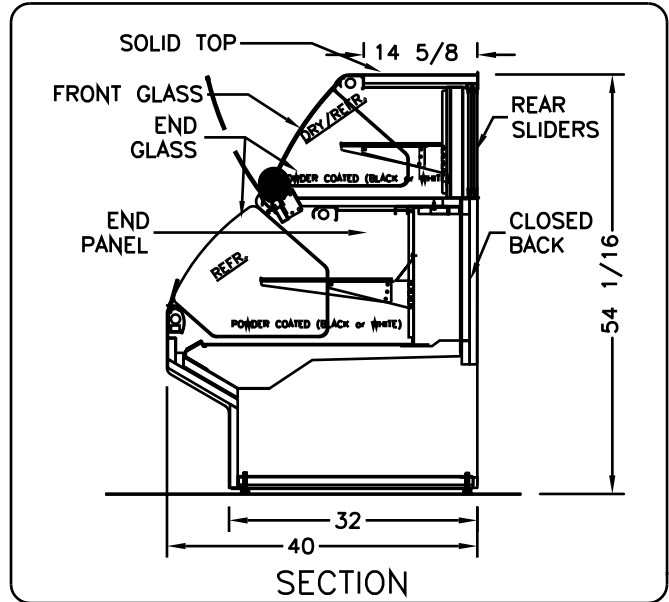

The New Omega Series

SSS-THE DOUBLE DECKER 54"

SPECS: Aluminum support frame; leveling legs; Series 300 st. steel ref. comp.; Epoxy painted interior; anodized alum. trim; .25 tempered shelves & front curved glass; tilt-out front glass std.; lights w/ spectrum sleeves, 1" ply finished millwork; self-contained (R134a) w/ electric evaporator pan or remote; ETL sanitation listed to NSF standard 7 Case designed to operate in a controlled environment not exceeding 75°F and 55% relative humidity

MODEL	LENGTH in mm	VOLTAGE	AMPS SELF-CONT. <input type="checkbox"/>	AMPS REMOTE <input type="checkbox"/>
SSS-38-54 OS	38.25" 972	1 ● 115V/1/60	15.1	3.1
		1 ● 115V/1/60	7.5	
SSS-48-54 OS	47.81" 1214	1 ● 115V/1/60	15.1	3.1
		1 ● 115V/1/60	7.5	
SSS-57-54 OS	57.38" 1457	1 ● 115V/1/60	16.0	3.3
		1 ● 230V/1/60	8.7	
SSS-76-54 OS	76.50" 1943	1 ● 115V/1/60	16.0	6.2
		1 ● 230V/1/60	9.6	